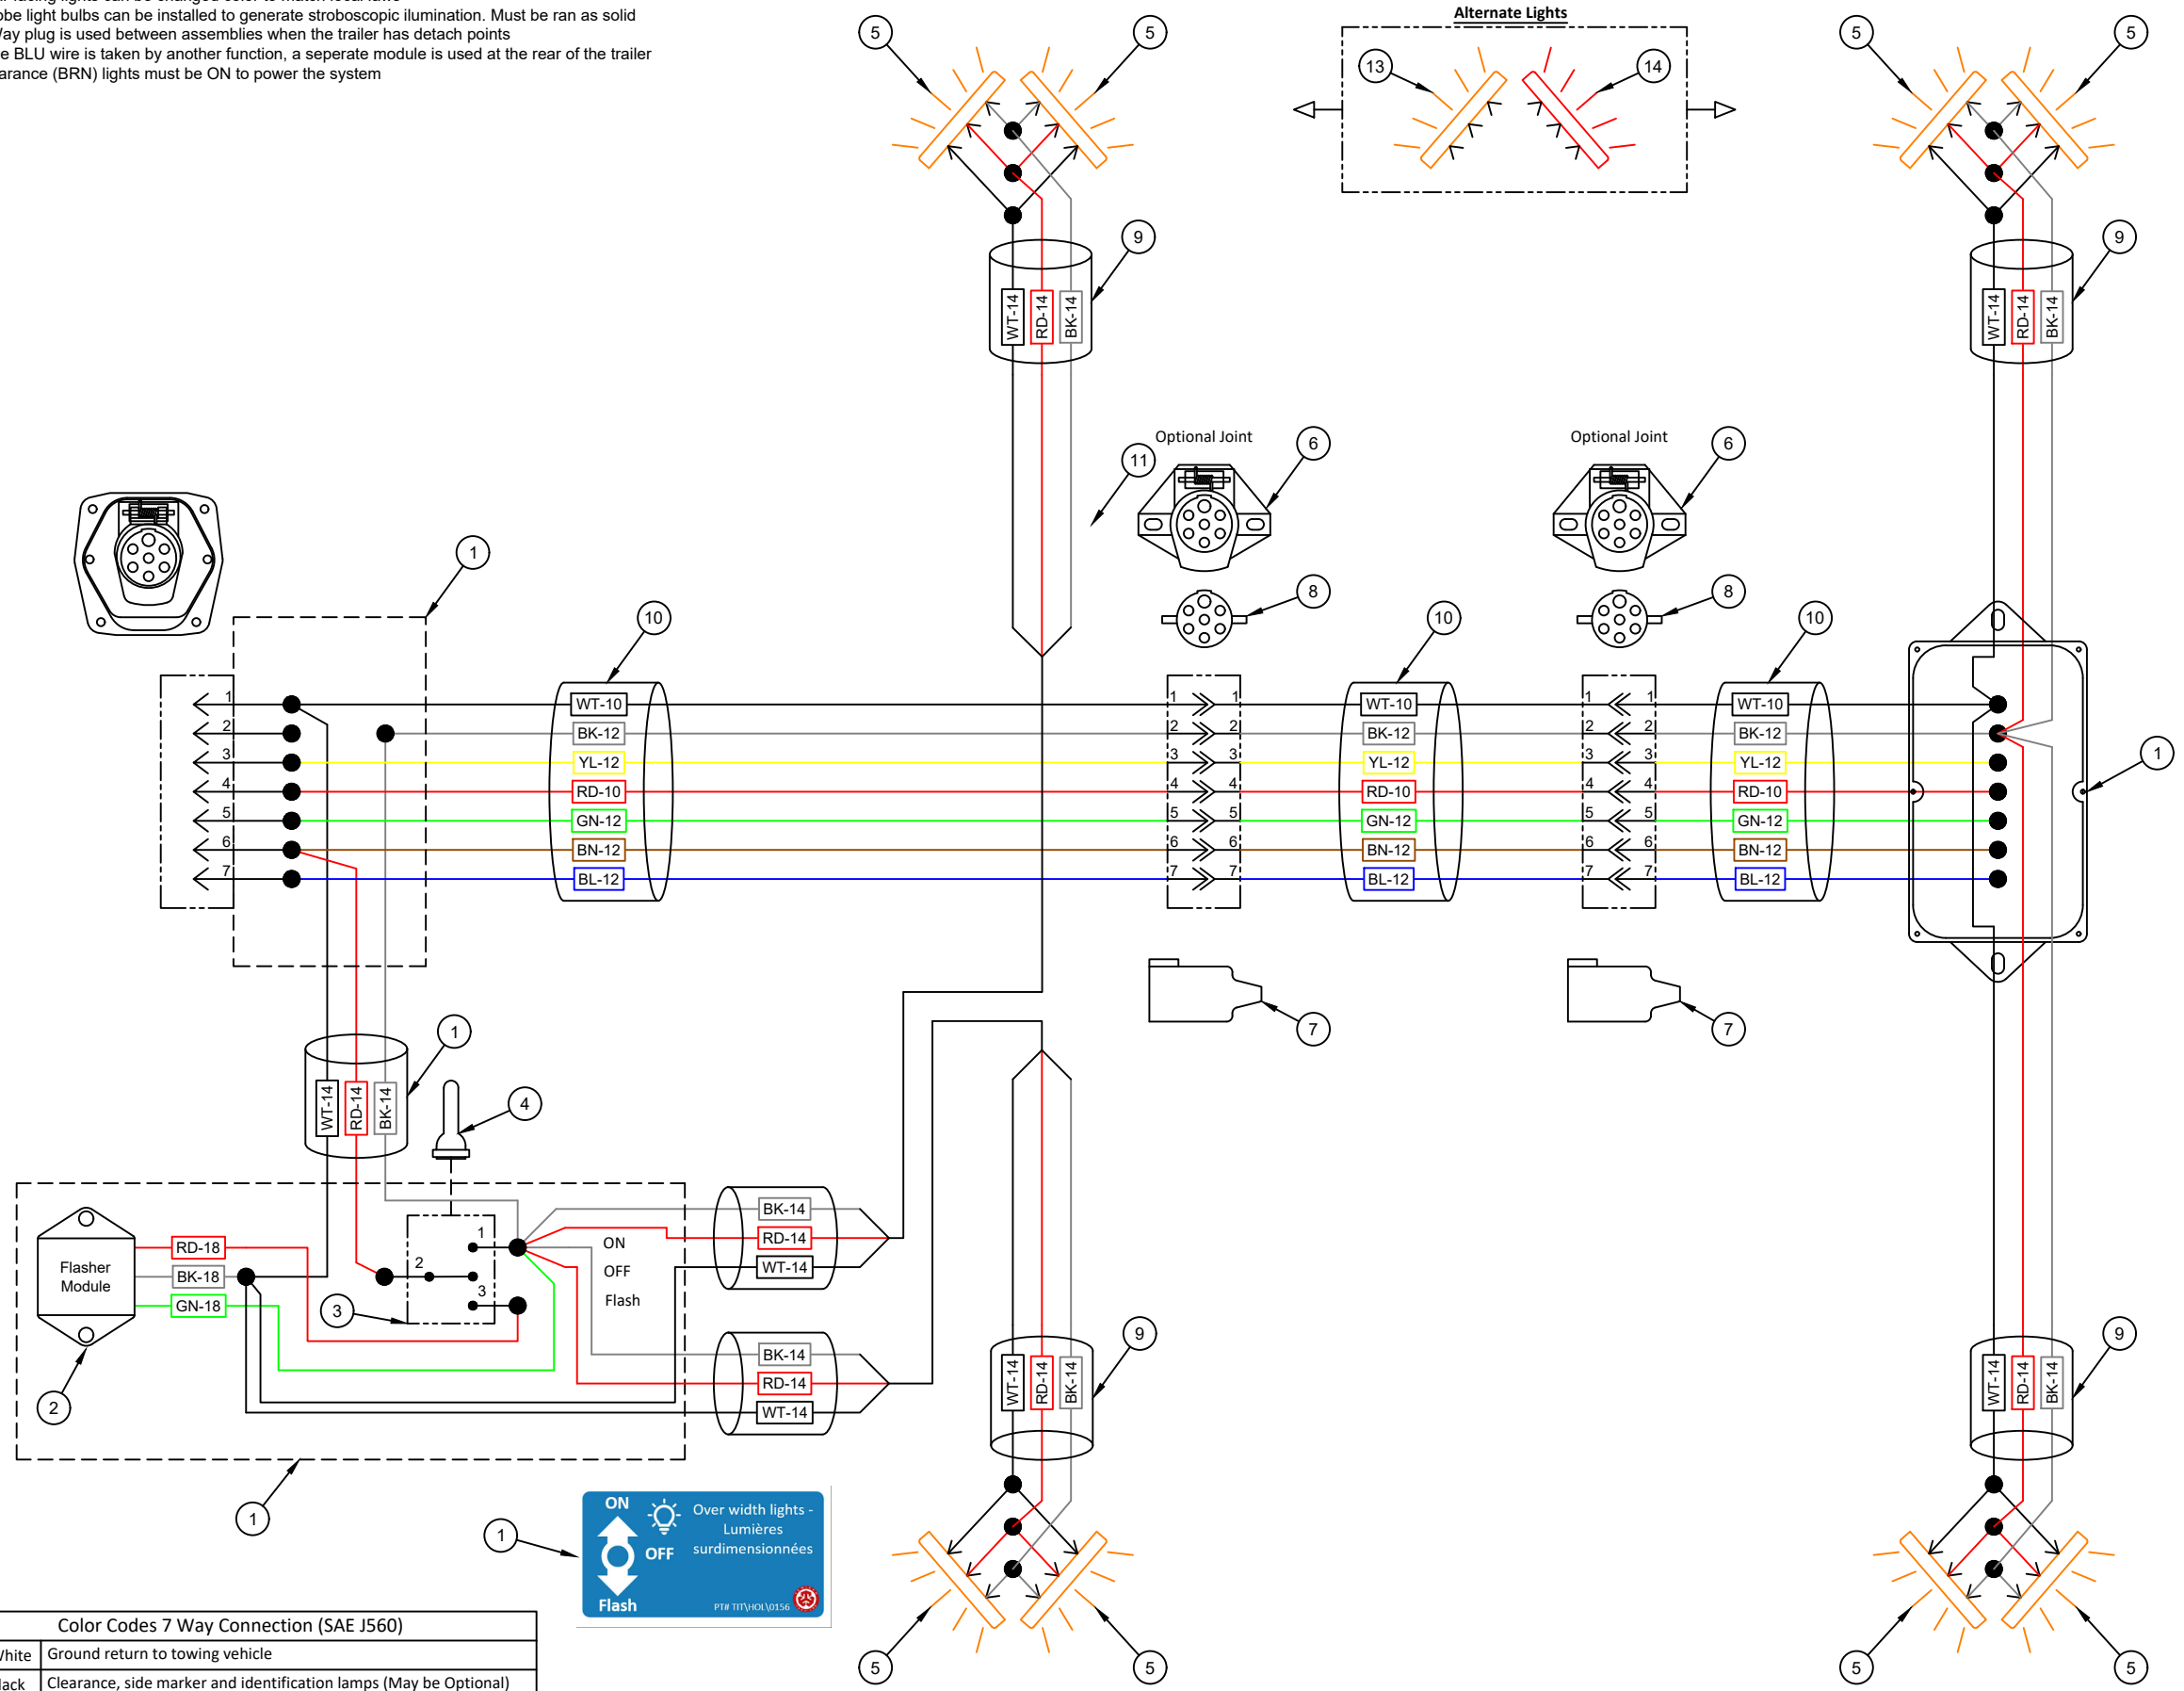

- Notes:
- 12V operation
 - 2 modes: Flash and Solid
 - Aproximate 90 flashes/minute with flash module
 - Rear facing lights can be changed color to match local laws
 - Strobe light bulbs can be installed to generate stroboscopic illumination. Must be ran as solid
 - 7 Way plug is used between assemblies when the trailer has detach points
 - If the BLU wire is taken by another function, a seperate module is used at the rear of the trailer
 - Clearance (BRN) lights must be ON to power the system

ITEM	QTE	# PIECE	DESCRIPTION
1	1	TITVHOL0156	Over width lights sticker 1.8" X 3.4" LG
2	1	ELE\CON\0528	FLASHER MODULE FOR LED LIGHTS, MAX 12 AMP.
3	1	ELE\CON\0531	TOGGLE SWITCH, UP:ON-CENTER:OFF-DOWN:ON
4	1	ELE\CON\0501	81264 = SILICONE SWITCH COVER BOOT.
5	8	LIT\UTL\0013	77353 = SUPER NOVA 4", Y, LED STROBE GROTE.
6	2	ELE\CON\0004	15-720, 670-72/670-79 = 7 WAY SOCKET.
7	2	ELE\CON\0010	670-722, 15-740 = 7 WAY SOCKET RUBBER BOOT.
8	2	ELE\CON\0021	(#15-730) = 7 WAY PLUG, W/CABLE GUARD
9	4	ELE\WIR\0750	INN\X4041 FLASHER EXTENSIBLE HARNESS 2 PLUGS 144"
10	1	ELE\WIR\0023	RE730-500,76210A5 = STDDUTY ELECTRIC WIRE,7W 6/12ga-1/10ga

Alternate Lights			
13	4	LIT\STT\0057	53253 = LED SUPER NOVA S/T/T LIGHT, Y, 4" 10 DIODE.
14	4	LIT\STT\0053	(#4050) = SIGNAL-STAT LED S/T/T LIGHT, R, 4" ROUND

Some provinces require the following:

- Non flashing lights
- Amber front facing light
- Red rear facing light

Simply replace the lights with the required ones and select the "ON" position to make them non flashing

Color Codes 7 Way Connection (SAE J560)		
WT	White	Ground return to towing vehicle
BK	Black	Clearance, side marker and identification lamps (May be Optional)
YL	Yellow	Left (R/S) turn signal and hazard lamps
RD	Red	Stop lamps and antilock braking system (ABS) (secondary power)
GN	Green	Right (C/S) turn signal and hazard lamp
BN	Brown	Tail and license plate, clearance and/or side marker lamps
BL	Blue	Continuous ABS primary power/auxiliary devices