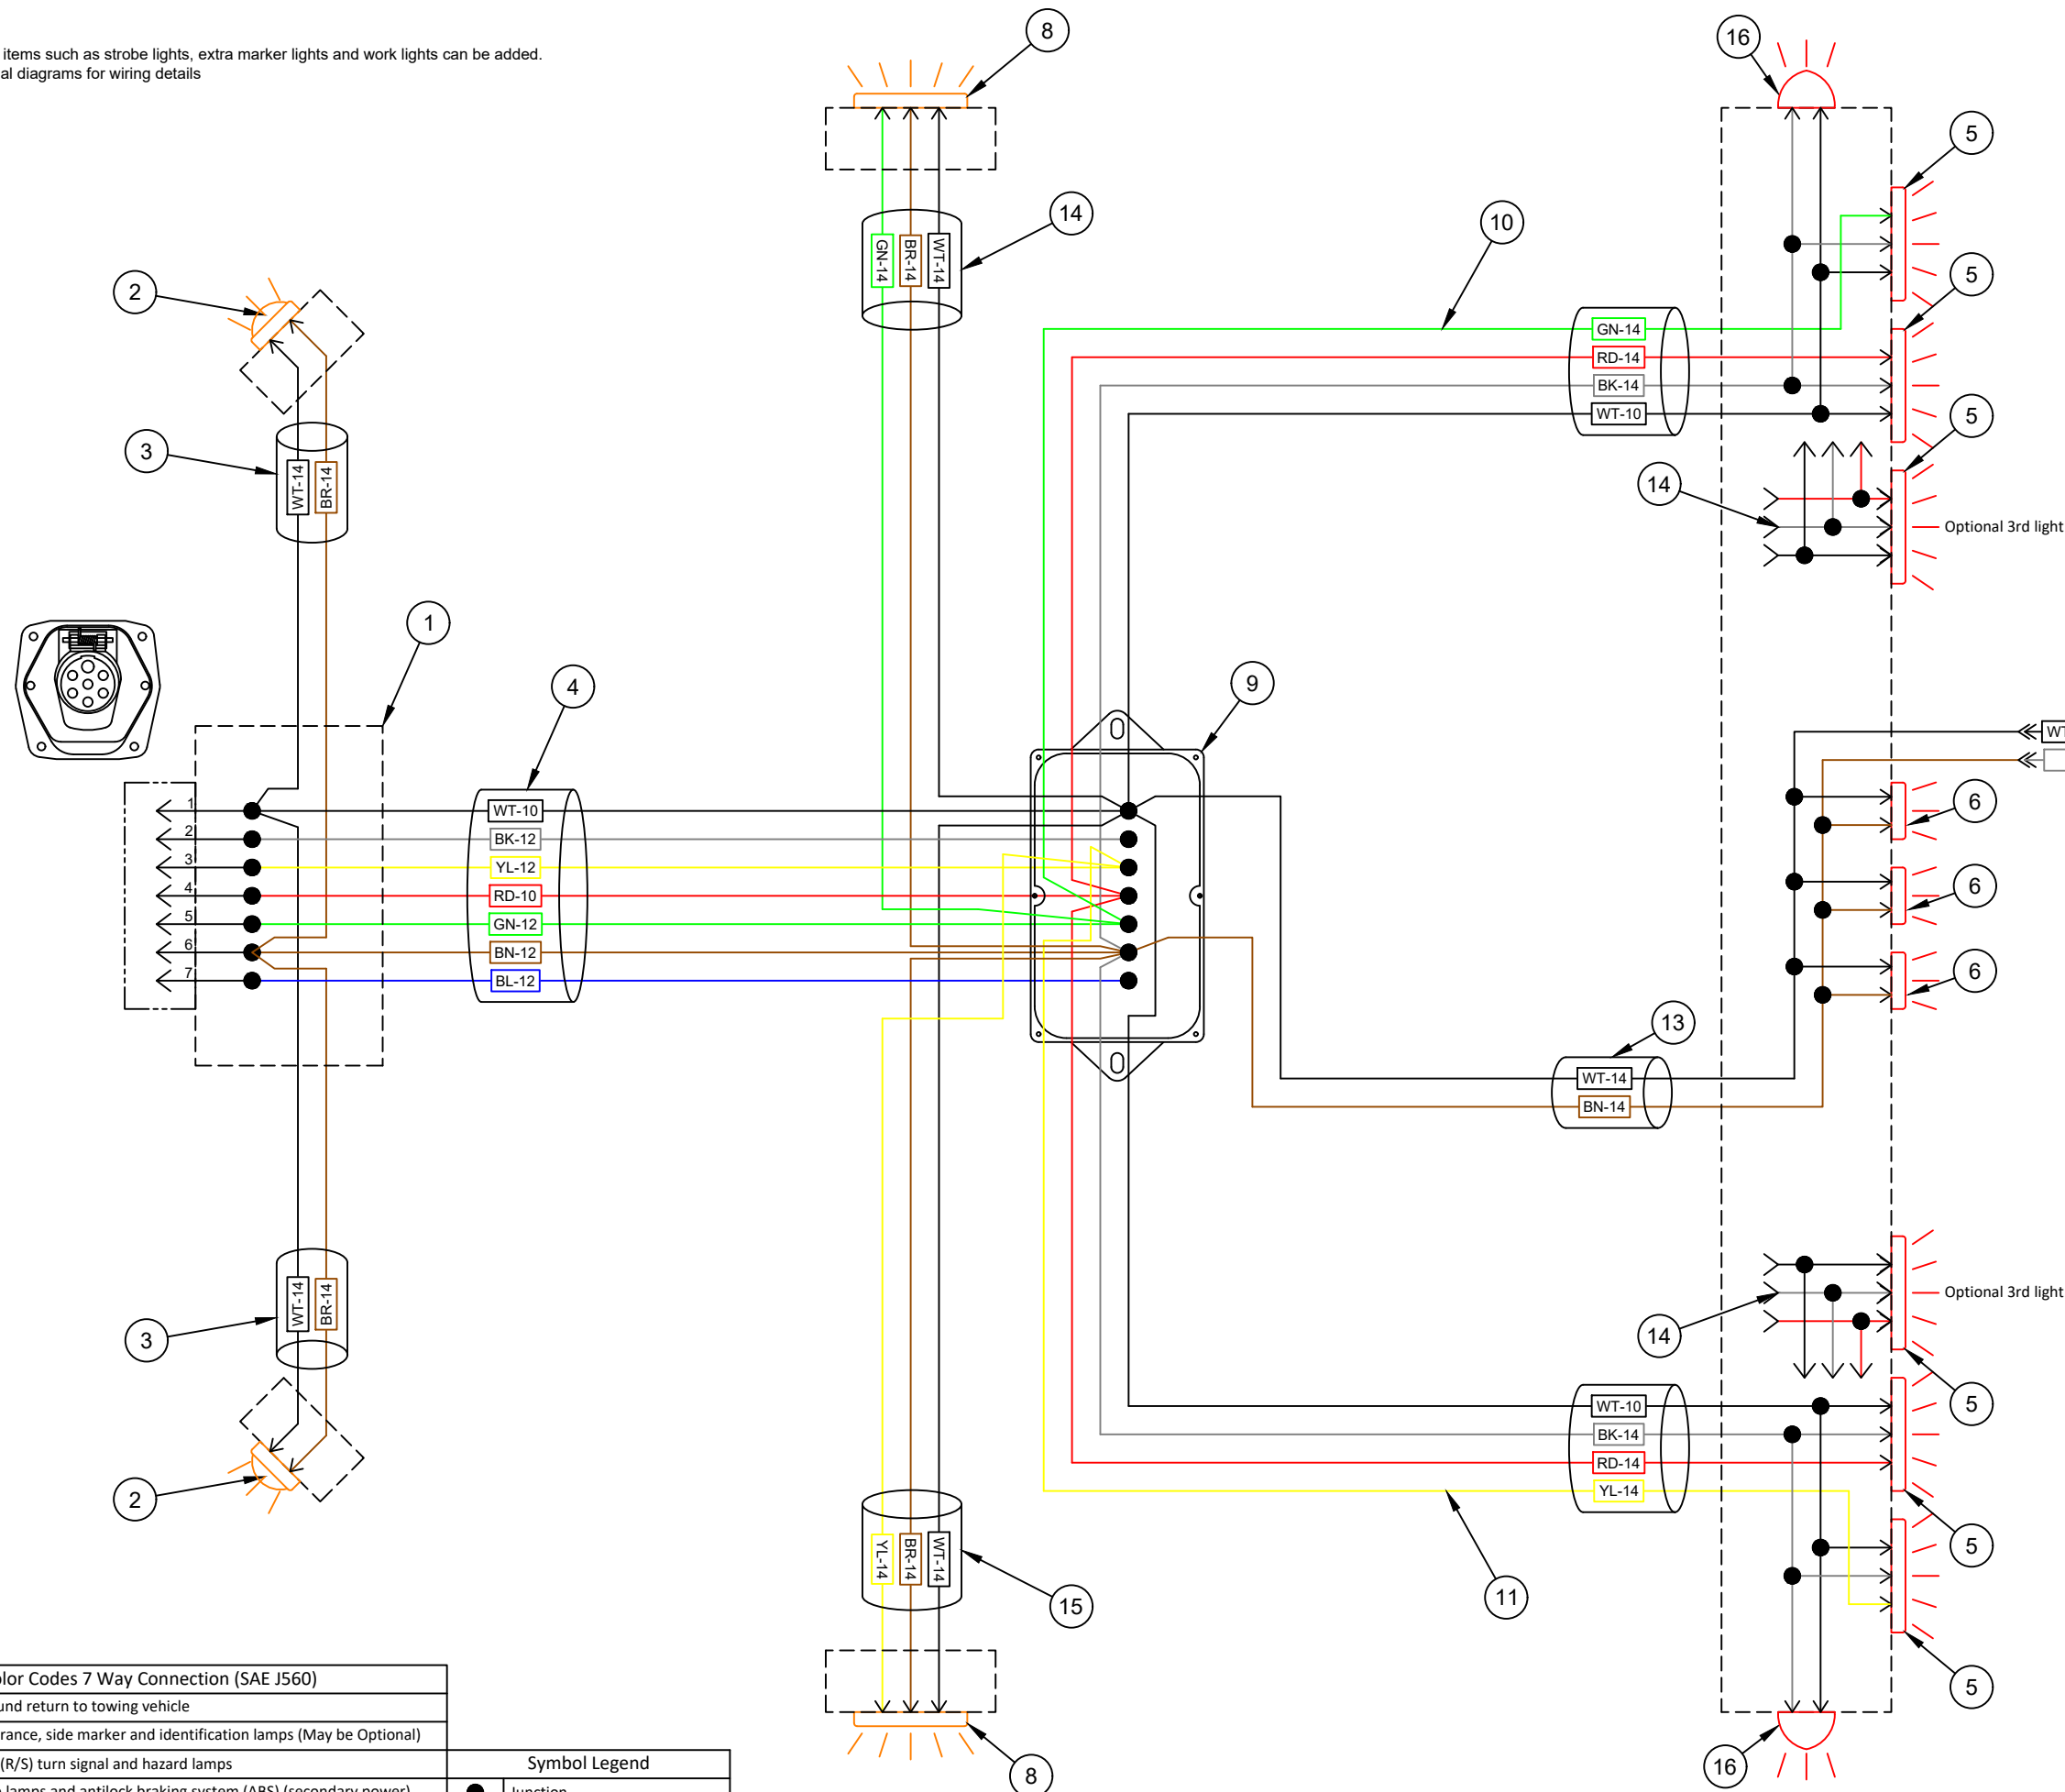

**Notes:**  
 1. 12V operation  
 2. Other optional items such as strobe lights, extra marker lights and work lights can be added.  
 Consult optional diagrams for wiring details

ITEM	QTE	# PIECE	DESCRIPTION
1	1	ELECON001	15-7609 = SOCKET, NoBRAKER W/NOSEBOX.
2	2	LITMAR0011	10275Y = LED.MARKER LIGHT, Y, 2 1/2" 8DIODE (Domed).
3	2	ELEWIR0007	50303 = MARKER HARNESS 72", 2-WIRE.
4	1	ELEWIR0023	RE730-500,76210A5 = STDDUTY ELECTRIC WIRE,7W 6/12ga-1/10ga
5	4	LITSTT0053	(#4050) = SIGNAL-STAT LED S/T/T LIGHT, R, 4" ROUND
6	5	LITMAR0086	(#1052) = LED.MARKER LIGHT, R, 2-1/2" W/REFLECTOR
7	1	LITUTL0014	60381 = LED.LICENCE LIGHT, C, GREY HOUSING 2 X 3/12"
8	2	LITMAR0053	6050A - 45 DEG. OVAL FLASHER.
9	1	ELEBOX1000	Junction Box
10	1	ELEWIR0005	50208 = RH S/T/T & SIDE HARNESS 96", 5-WIRE 3 PLUG.
11	1	ELEWIR0006	50209 = LH S/T/T & SIDE HARNESS 96", 5-WIRE 3 PLUG.
12	1	ELEWIR0007	50303 = MARKER HARNESS 72", 2-WIRE.
13	1	ELEWIR0010	50308 = LICENCE HARNESS 36", 2-WIRE LOWER (4 PLUG).
14	1	ELEWIR0013	50344 = RH TURN MARKER HARNWESS 456", 3-WIRE.
15	1	ELECON0014	50345 = LH TURN MARKER HARNWESS 456", 3-WIRE.
16	2	LITMAR0099	10276R = LMP-ASSY,MDL10,LED,BHIVE,RED.

Optional item			
5	2	LITSTT0053	(#4050) = SIGNAL-STAT LED S/T/T LIGHT, R, 4" ROUND
14	2	ELEWIR0109	94932 = 10" 3-WIRE PIGTAIL, CONVERT 1 into 2 S/T/T.

Color Codes 7 Way Connection (SAE J560)		
WT	White	Ground return to towing vehicle
BK	Black	Clearance, side marker and identification lamps (May be Optional)
YL	Yellow	Left (R/S) turn signal and hazard lamps
RD	Red	Stop lamps and antilock braking system (ABS) (secondary power)
GN	Green	Right (C/S) turn signal and hazard lamp
BN	Brown	Tail and license plate, clearance and/or side marker lamps
BL	Blue	Continuous ABS primary power/auxiliary devices

Schematic :  
**SH0022**